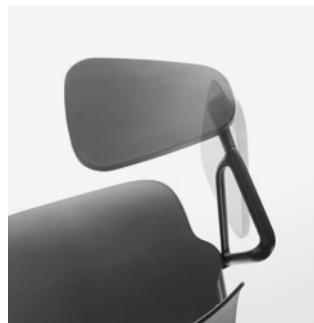

- Tablette écrite droite anti-panique.
- Right anti-panic writing tablet.
- Reposabrazo con pala de escritura antipánico.