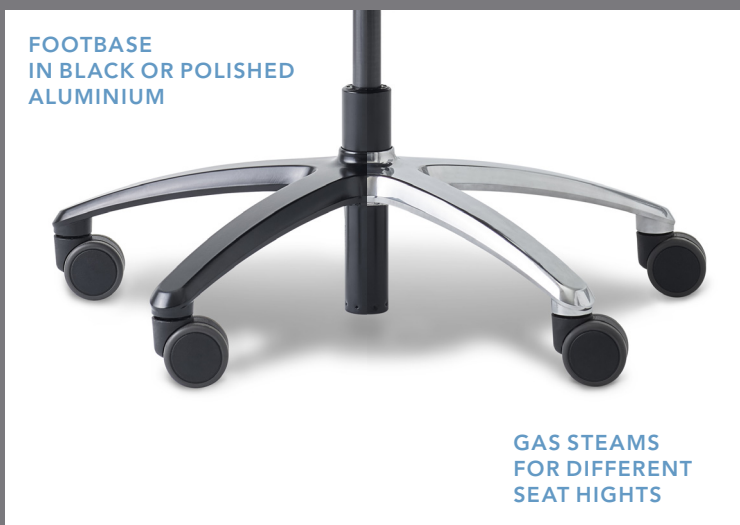

Configure your own RH 24/7 at flokk.com/rh

RH LOGIC ELITE 220

RH SECUR24 EXCLUSIVE

RH SECUR24

RH FOCUS

RH SECUR24

DESIGNED FOR HUMAN PERFORMANCE

RH Secur24 is the ultimate chair for observation and monitoring. Thanks to robust construction and easy-to-reach controls, the chair is easily adapted to users of different length and weight, and ready for constant use during continuous shifts. The ergonomically shaped backrest and extra thick seat cushion can be adjusted in both depth and height for maximum support. Furthermore, the adjustable pelvic support helps provide good posture for all users. Available in two models: RH Secur24 and RH Secur24 Exclusive.

ARMREST 8H PAIR. FLIPABLE, ADJUSTABLE IN HEIGHT & ANGLE

RH FOCUS

DESIGNED FOR HUMAN PERFORMANCE.

RH Focus 24/7 is perfect for combining monitoring and surveillance tasks with computer work. Extra strength, easy adjustments and deliberate supportive features provide dynamic and durable sitting for any user, at all times. Extra-thick, ergonomically shaped seat and backrest with inner and outer cushion guarantees a very comfortable experience.

OPTIONS

DESIGNED FOR HUMAN PERFORMANCE

A wide range of options and accessories are available for the RH Focus. For more information see our pricelist.

RH LOGIC ELITE

DESIGNED FOR HUMAN PERFORMANCE

RH Logic Elite is the 24/7 version of our well-renowned Logic office chair, with extra thick cushions in seat and back for optimal comfort. A suitable choice for well-being during intense computer work in demanding work environments. Smoothly adjusted to individual users, providing the necessary support and relief needed to focus on the task at hand.

ARMREST IN BLACK ALUMINIUM WITH TOP IN TPU OR LEATHER

EXTRA LARGE SEAT

FOOTBASE IN BLACK OR POLISHED ALUMINIUM

GAS STEAMS FOR DIFFERENT SEAT HEIGHTS

A wide range of options and accessories are available for the RH Logic Elite. For more information see our pricelist.