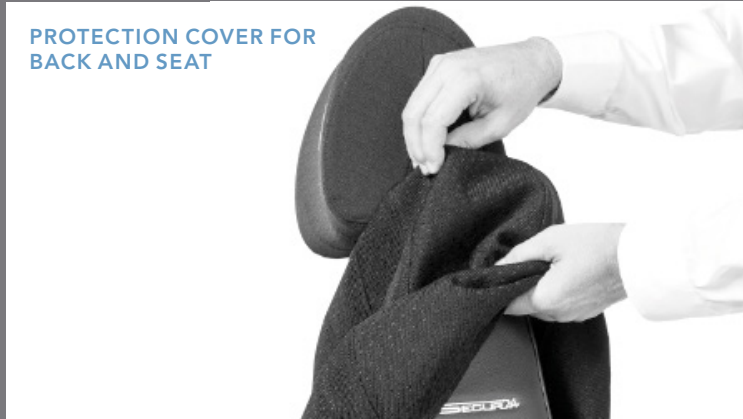

FOOTBASE IN BLACK OR POLISHED ALUMINIUM