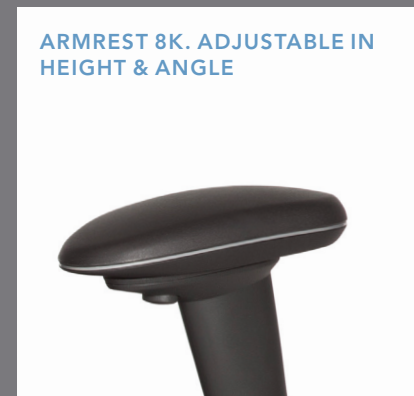

A wide range of options and accessories are available for the RH Focus. For more information see our pricelist.